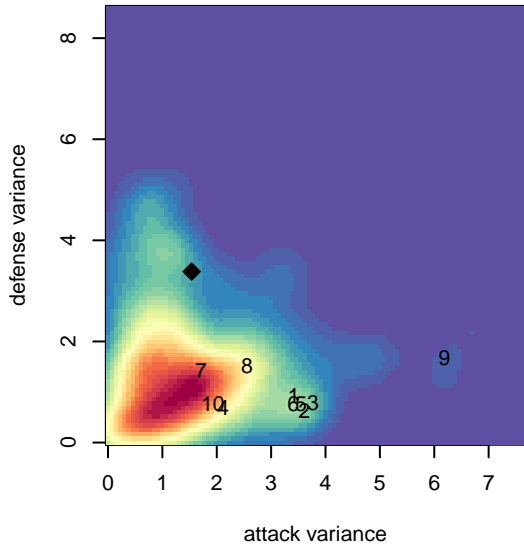

Crossfire Select Yerxa B99

Crossfire Select SC
 Redmond, WA
 B99 total strength=1480
 attack=15.31 defense=7.3
 fall league = NPSL Div 1 (98) U19

alt names used:

Venues played:
 2016 Crossfire Select U19 Gold
 2016 REDAPT Cup Silver U19
 2016 Summer Slam Division 1 Gold/Silver U16
 2016 NPSL Division 1 (98) U19
 2016 Founders Cup B98 Div A

Crossfire Select Yerxa B99
 Dots are actual minus expected GF (blue circles) and GA (red triangles).
 Blue line is smoothed change in attack strength. Red is smoothed change in defense strength.

**attack and defense variance (black dot)
relative to other teams
and top 10 in region**