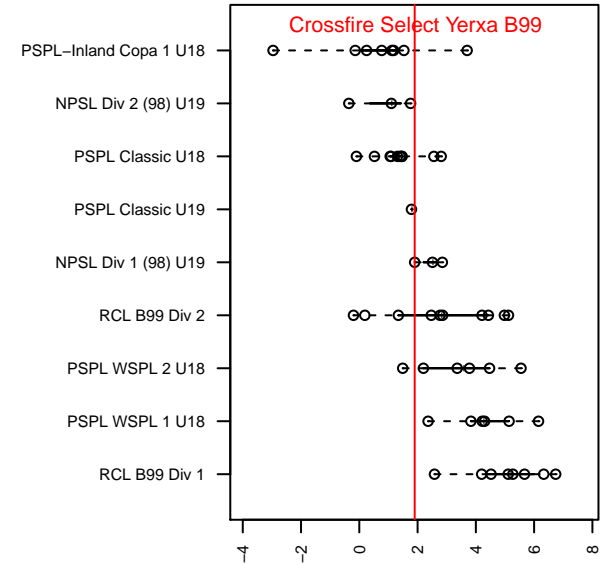

**attack and defense rating
relative to others at age
and all opponents in last 13 months**