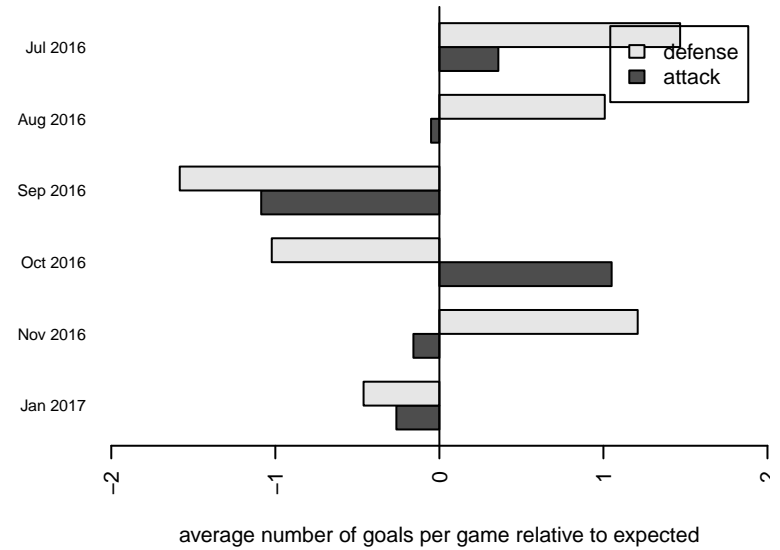

Performance relative to 13 month average